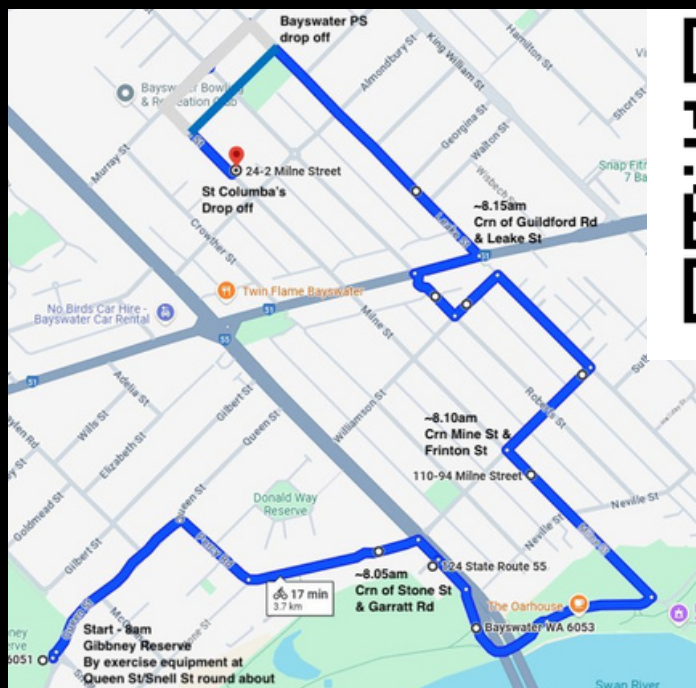

TWO ROUTES - EVERY TUESDAY
BAYSWATER PS & ST COL'S PS

BAYSWATER BIKE BUS

**S ROUTE 8AM / GIBBNEY
RESERVE, MAYLANDS**
ROUTE: QUEEN > STONE > MILNE
> FRINTON > LEAKE > SCHOOL

**N ROUTE 8.10AM / CRN DRAKE
ST & CATT CT, BAYSWATER**
ROUTE: DRAKE > ROSE . RAILWAY >
COODE > SHARED PATH > LEAKE ST

**SCAN
TO
SIGN
UP**