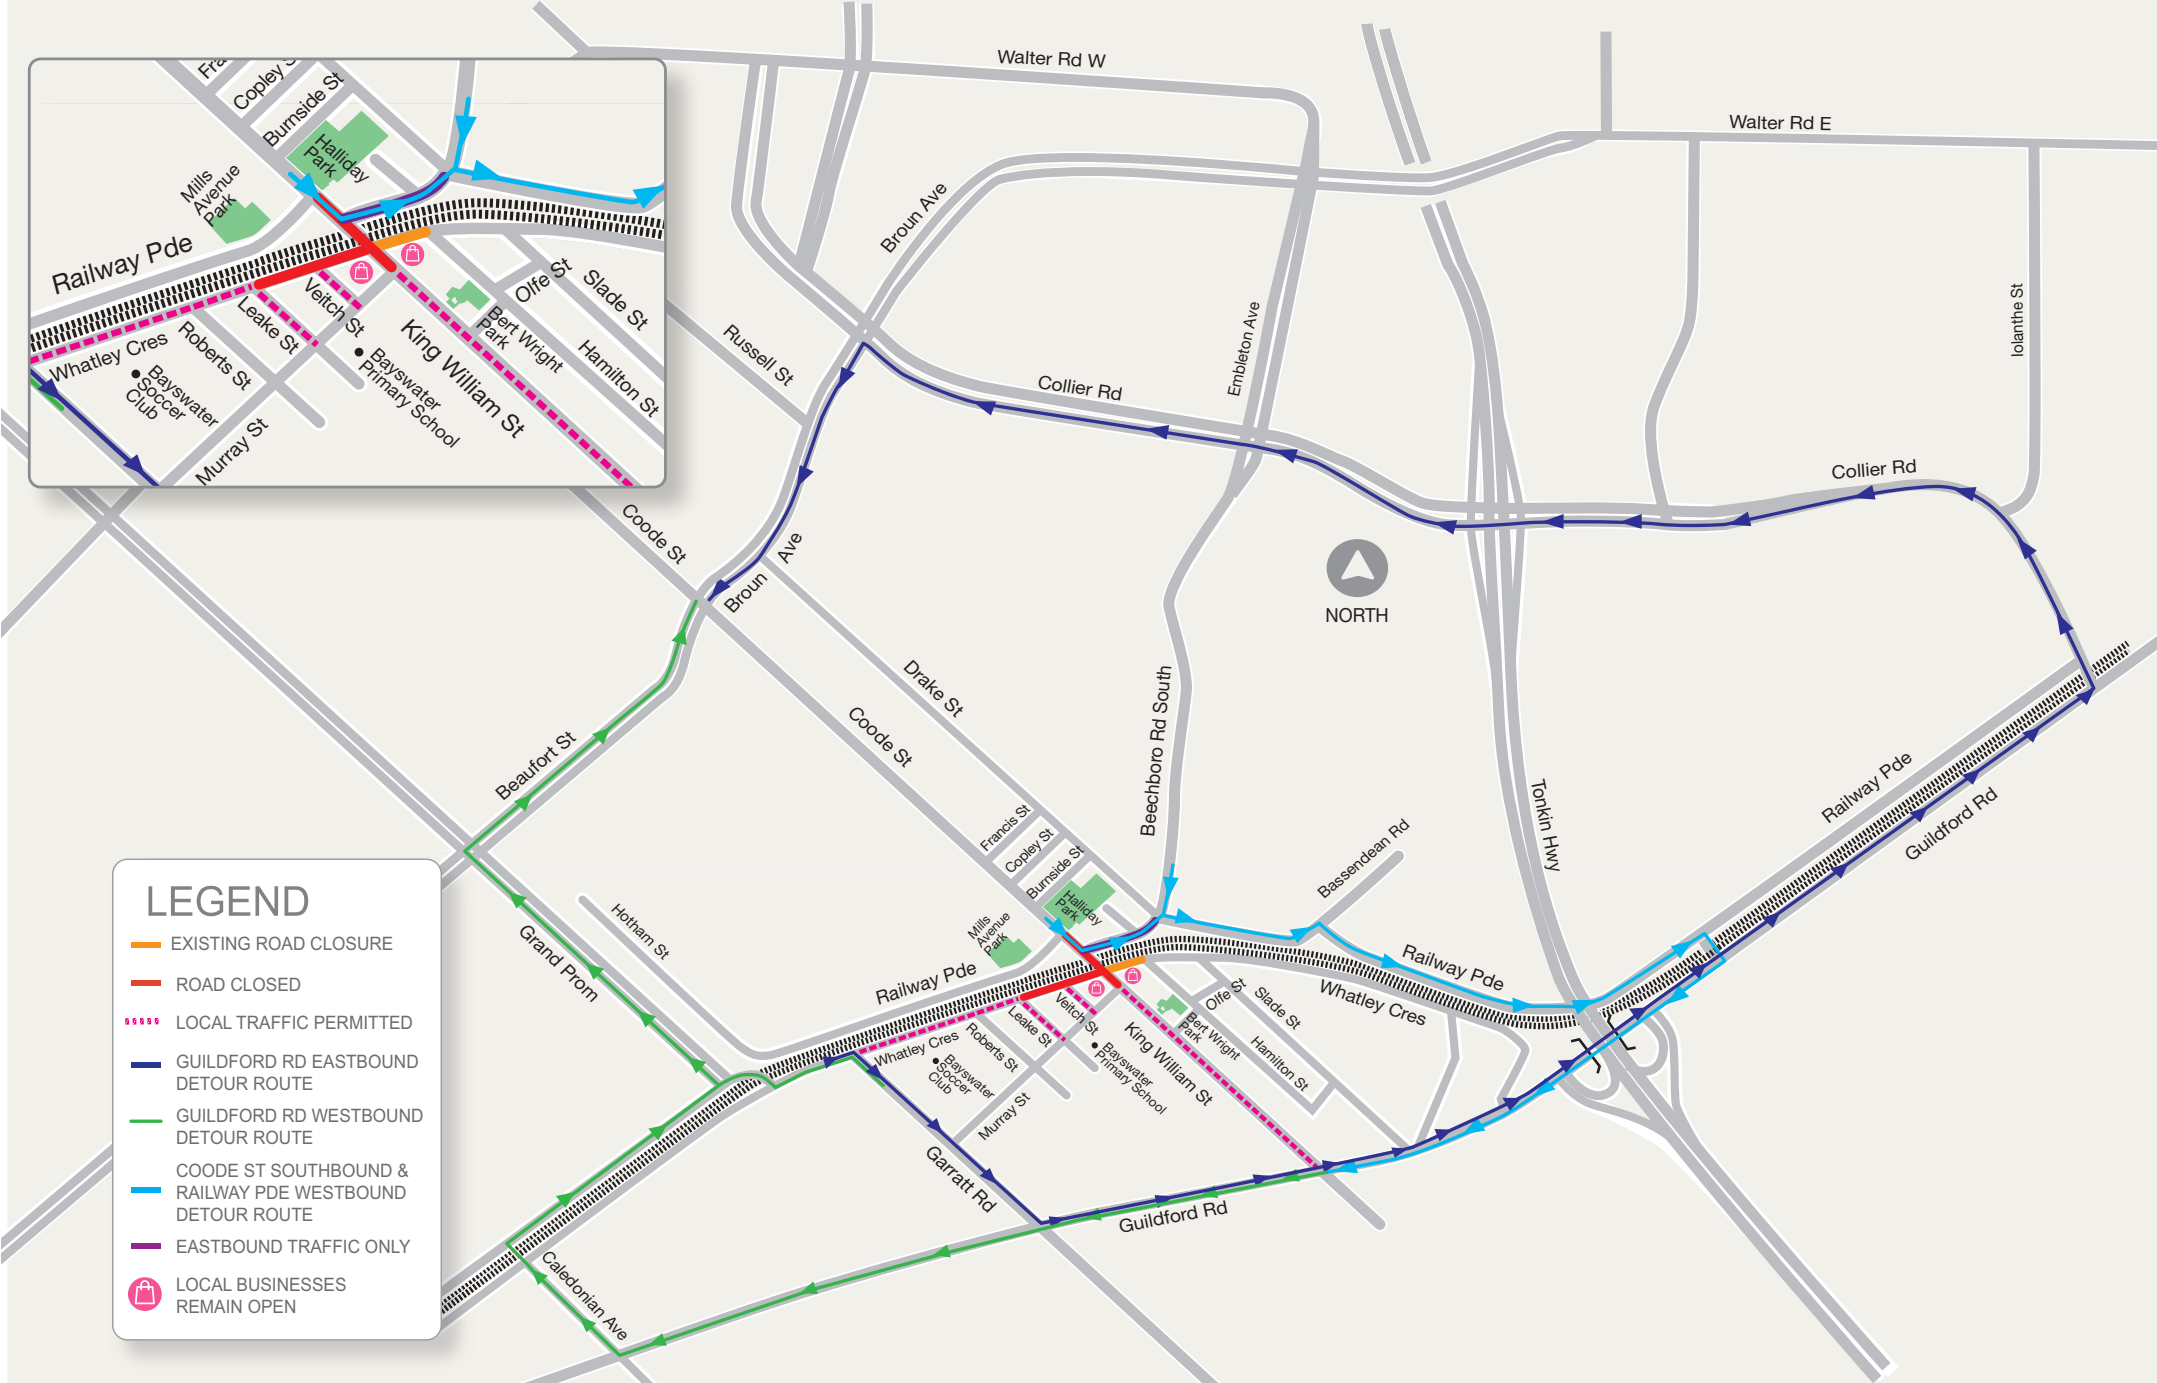

Whatley Crescent and King William Street intersection closure detours - April 2022

LEGEND

- EXISTING ROAD CLOSURE
- ROAD CLOSED
- LOCAL TRAFFIC PERMITTED
- GUILDFORD RD EASTBOUND DETOUR ROUTE
- GUILDFORD RD WESTBOUND DETOUR ROUTE
- COODE ST SOUTHBOUND & RAILWAY PDE WESTBOUND DETOUR ROUTE
- EASTBOUND TRAFFIC ONLY
- LOCAL BUSINESSES REMAIN OPEN